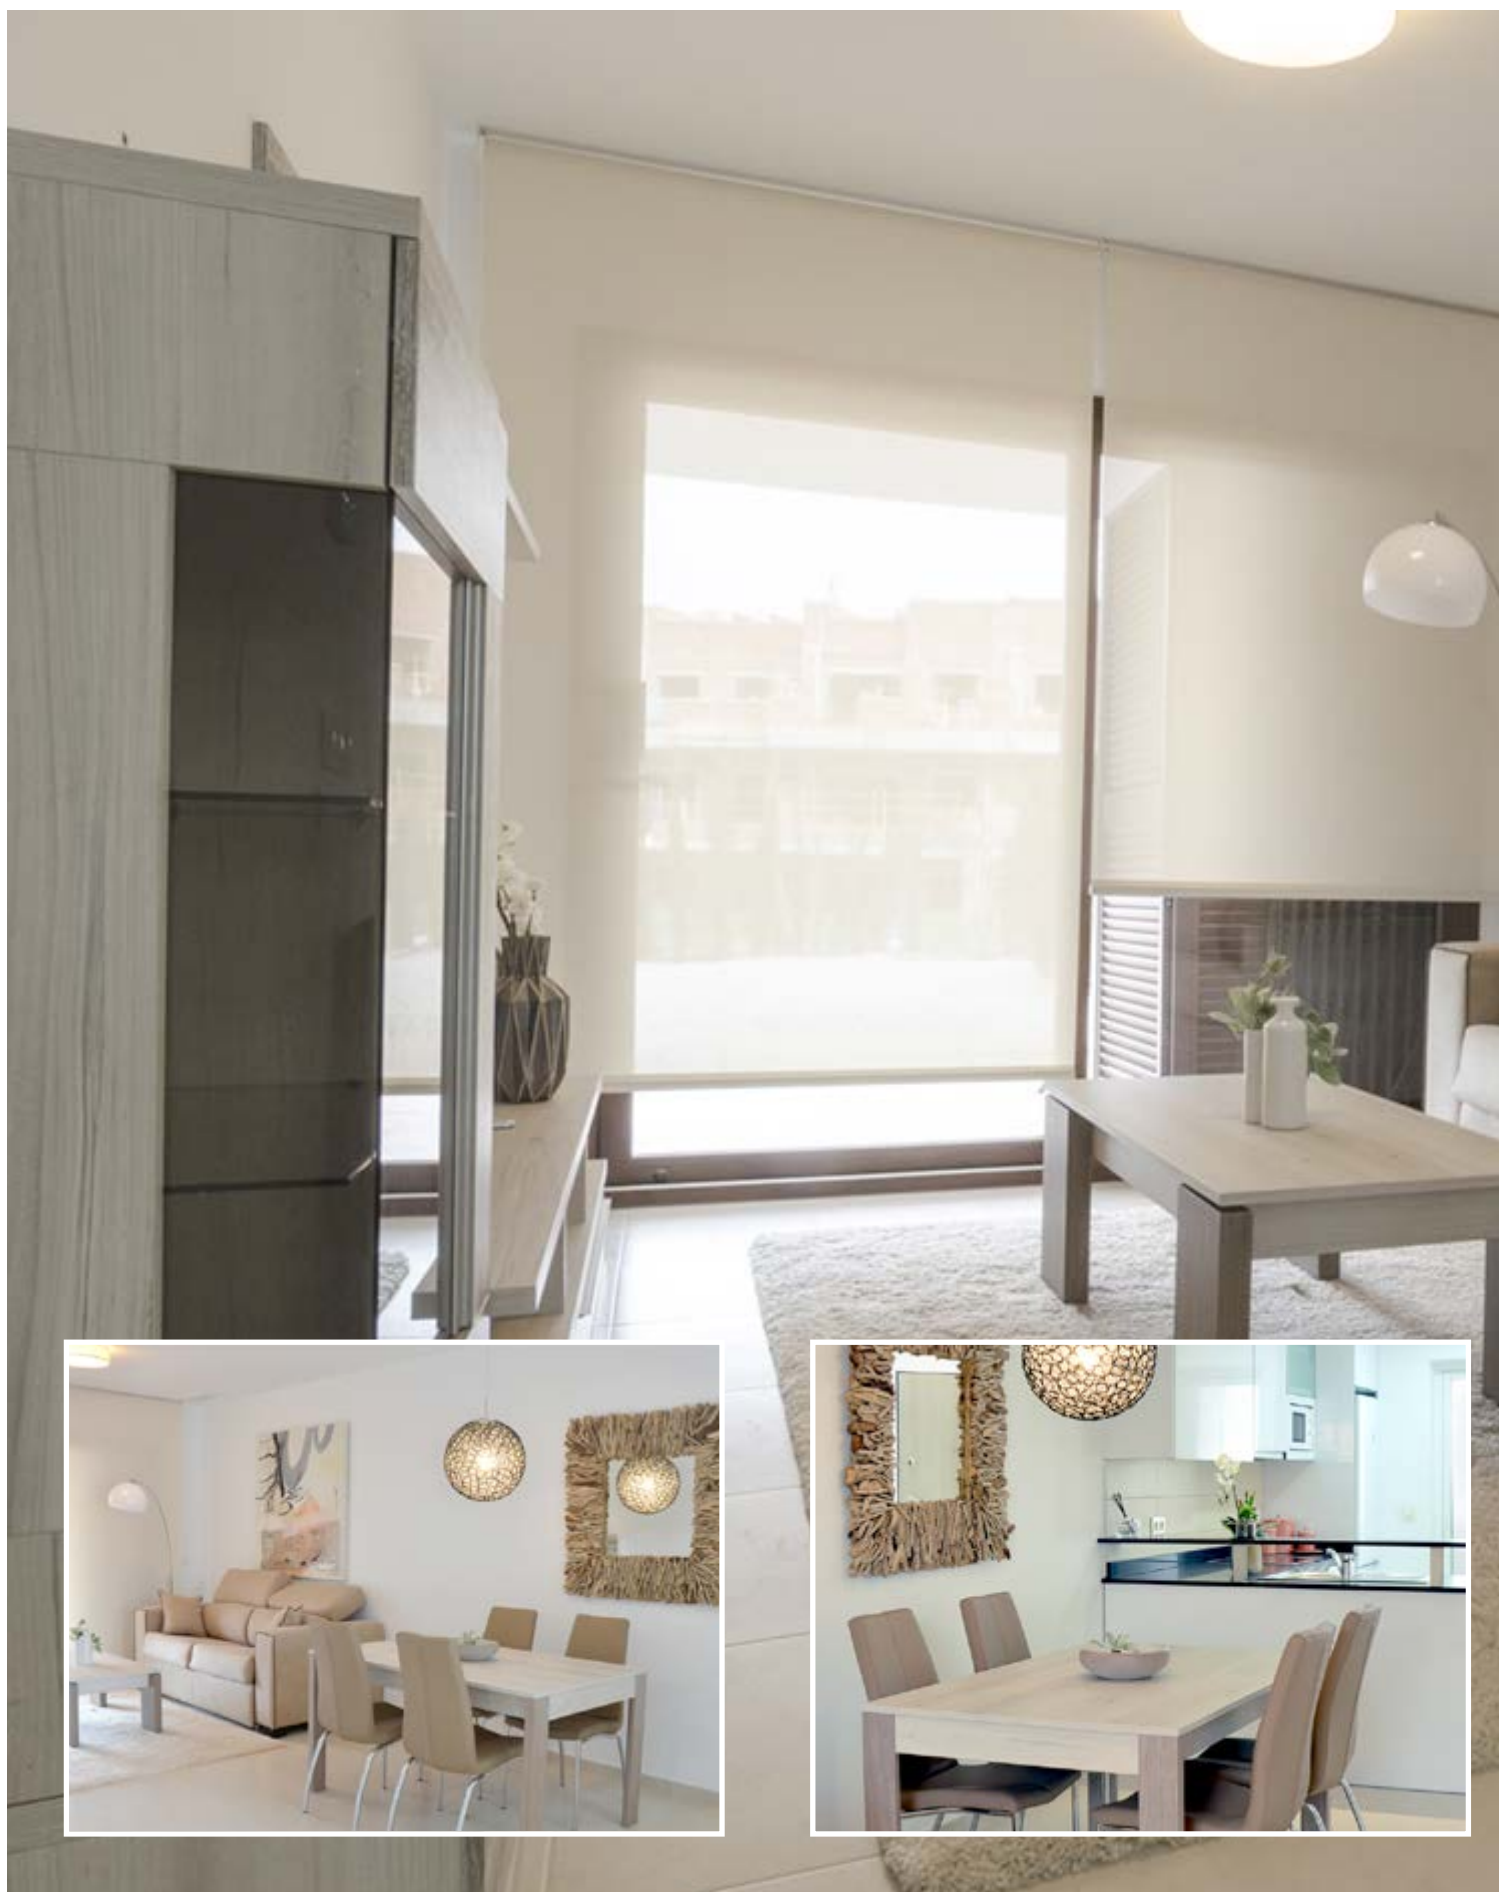

LIVING ROOM - ЗАЛ - ГОСТИНАЯ - SALÓN

INCLUDED ITEMS

- 1 TV LED FULL HD 40"
- 1 Living room floor lamp
- 1 Living room hanging lamp
- 1 ceiling light (living room)
- 1 Bookcase
- 1 Coffee table
- 1 Dining table***
- 6 Chair*
- 1 Microfiber relax chair**
- Sofa-bed
- 1 Pull up curtain (blind) in balcony